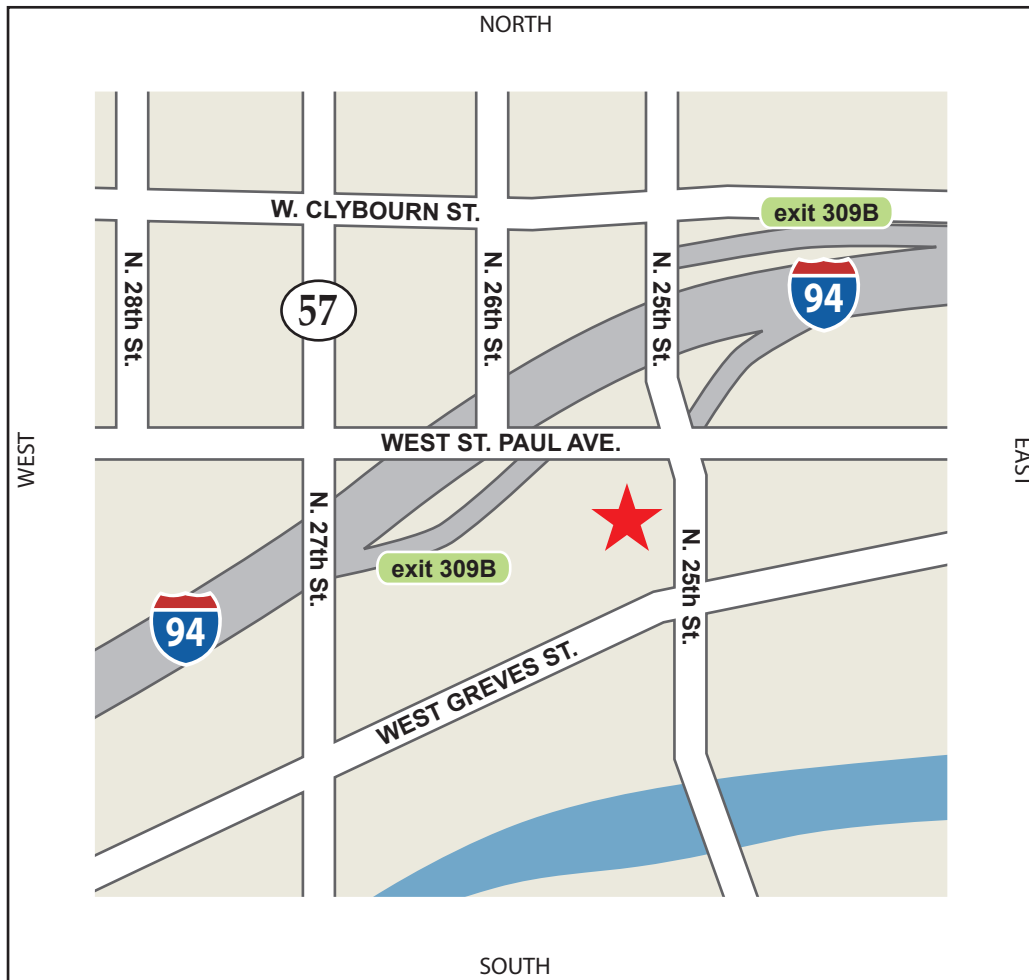

Insulation Technologies, Inc.
321 N. 25th Street
Milwaukee, WI 53233

Phone: 414.732.2234
Fax: 414.238.2961
www.intecwi.com

From the west:

I-94 east to exit 309B (W. St. Paul Ave.) East on W. St. Paul to N. 25th Street.
(First intersection) Turn right on N. 25th Street. Building is on your right.

OR

From the east:

I-94 west to exit 309B (N. 25th Street) turn left on N. 25th Street. Proceed south
crossing W. St. Paul Ave. Building is on your right.