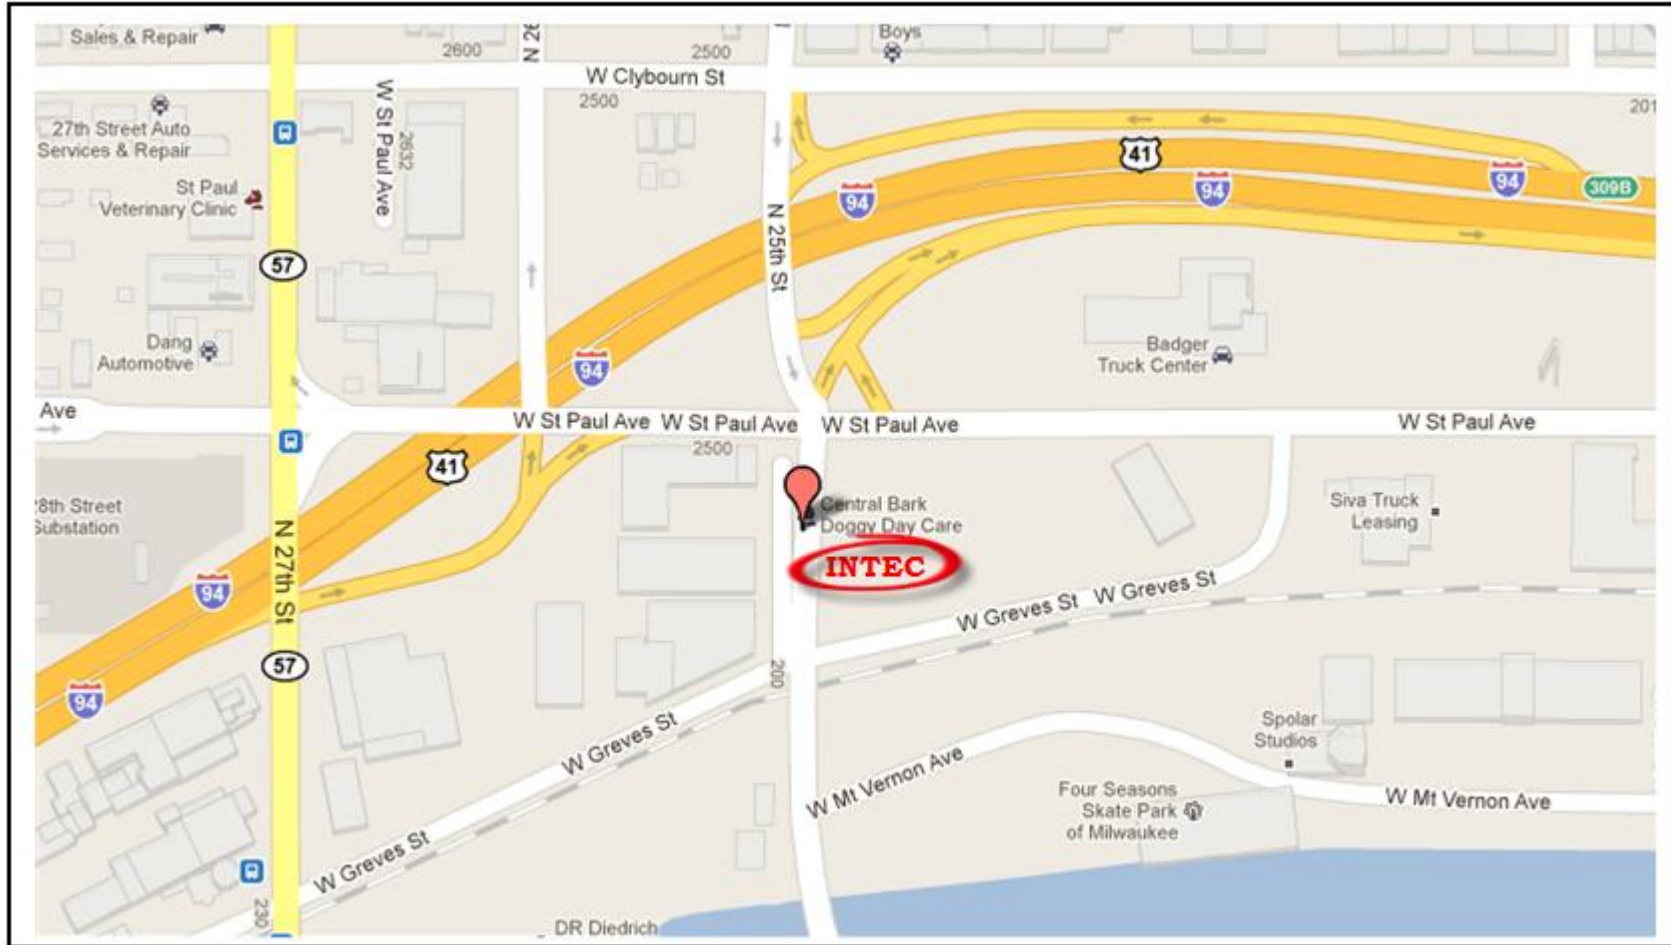

Insulation Technologies, Inc.
321 N. 25th Street
Milwaukee, WI 53233

Phone: 414.732.2234
Fax: 414.238.2961
www.intecwi.com

From the west: I-94 east to exit 309B (W. St. Paul Ave.) East on W. St. Paul to N. 25th Street.
(First intersection) Turn right on N. 25th Street. Building is on your right.

OR

From the east: I-94 west to exit 309B (N. 25th Street) turn left on N. 25th Street. Proceed south crossing W. St. Paul Ave. Building is on your right.